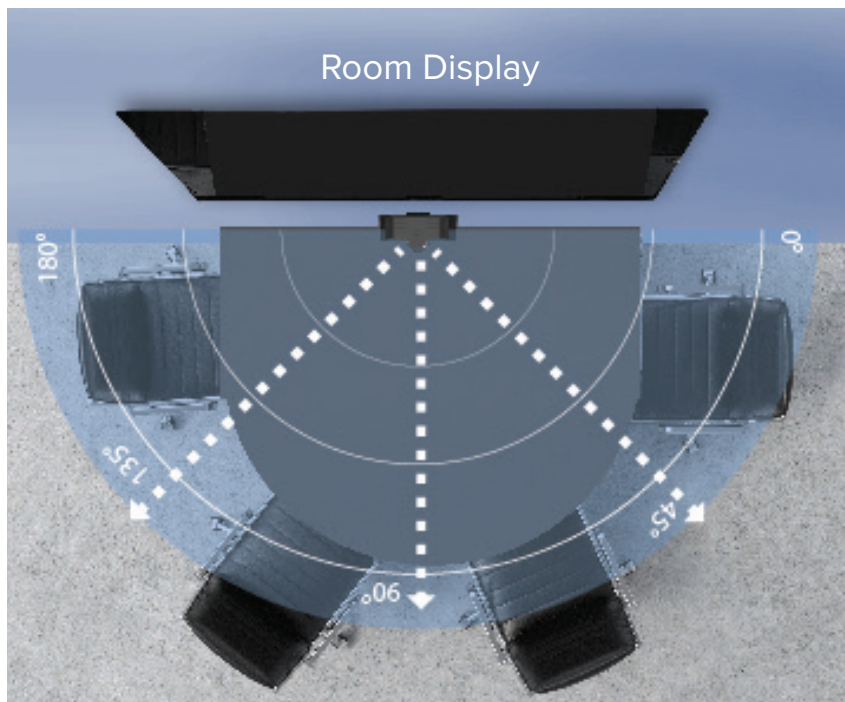

Other Display Modes

Compose Mode

- Supports People Tracking
- Supports Voice Tracking that detects and tracks speaker

Manual Mode

- Focus on an area of the meeting room

Autoframing Mode

- Digital Zoom and Pan to focus on the participants
- Auto-fit selected participants and auto detect best viewing angle
- People and Voice Tracking supported

Grid Mode

- Show each attendee in separate window
- Identify and highlight a presenter using Voice Tracking
- People and Voice Tracking supported

Panoramic Field of View

120° standard view
with ePTZ camera

180° panoramic view
with 4K UNITE 180

Specifications

- + AUR-2100-180 UNITE® 180 Camera

INCLUDES

- + Free COLLABORATE® Space lifetime subscription

VIDEO

- + Max Resolution: 4K@30fps
- + 180° FOV (H) and 60° FOV (V)
- + Sensor: OV12D, 12MP, 1/2.5, 1.405
- + Tilt Range: UP 15°, Down 15°
- + Display Mode: Dynamic (Support Compose/ Manual/ Autoframing/ Grid/ Presentation and Speaker mode)
- + Fixed Focus, 4X lossless zoom
- + Focus Distance: 1.5m
- + Aperture: 2.2
- + Minimum Illumination: 10lux
- + Stitching: Hyper-stitching (Adaptive real-time stitching)
- + Color System / Compression: H.264/YUY2/MJPG