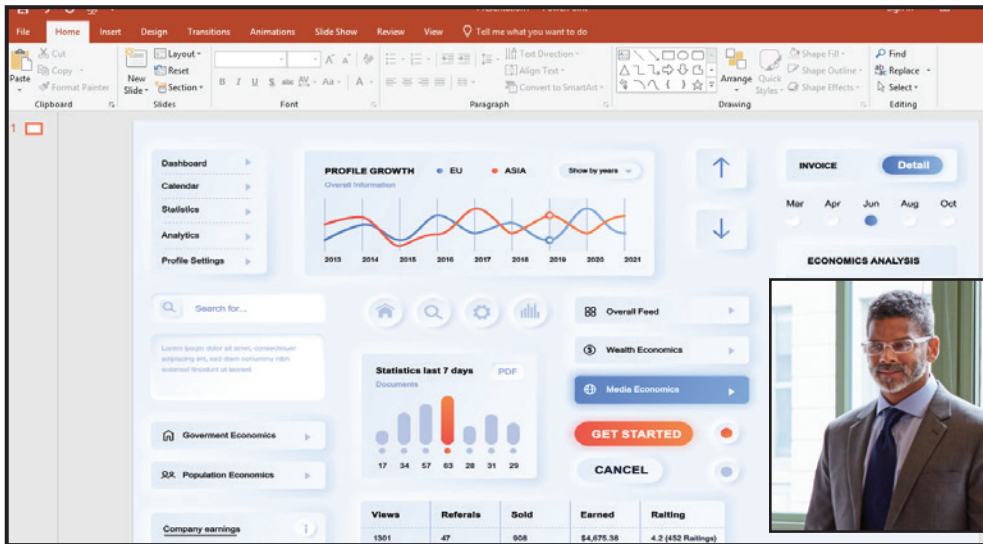

Aura Professional Home Office Solution

Dramatically enhances the audio and video experience for any **cloud-based video collaboration** application for your **professional home office**

Highlights

- ✦ Designed for professional-quality visual collaboration, conferencing, UC applications, distance learning, and more, the new UNITE 180 camera provides six viewing modes for room and participant close-ups.
- ✦ Display modes include:
 - Compose Mode** presents a panoramic view along with optional close-ups of up to eight people using people tracking.
 - Manual Mode** is a perfect option for focusing on a specific area of the meeting room.
 - Autoframing Mode** automatically frames participants in the room.
 - Grid Mode** uses people tracking to track each participant in a separate window showing up to four participants.
 - Speaker Mode** detects the presenter which is a particularly useful feature in classrooms.
 - Presentation Mode** features a content-sharing window on the main screen with a picture-in-picture floating window of the presenter.
- ✦ Real-time stitching creates a seamless 180-degree panoramic view of wide spaces by bringing the views of multiple lenses together as one complete image.
- ✦ Large classroom settings, training centers, or any wide conferencing area are all captured and presented with perfect clarity in any of the viewing mode options.
- ✦ A 4x zoom enhances the UNITE 180 feature set.
- ✦ The UNITE 180 is compatible with all popular cloud-based video collaboration applications including Microsoft Teams, Zoom, WebEx, Google Meet, ClearOne's COLLABORATE Space and others.
- ✦ Comes with a free 2-year support and maintenance warranty with additional extension options.

Presentation Mode

- Share content with ability to manually select the window
- Presenter view at the bottom right hand side
- People and Voice Tracking supported

Speaker Mode

- Auto detect presenter using People and Voice Tracking