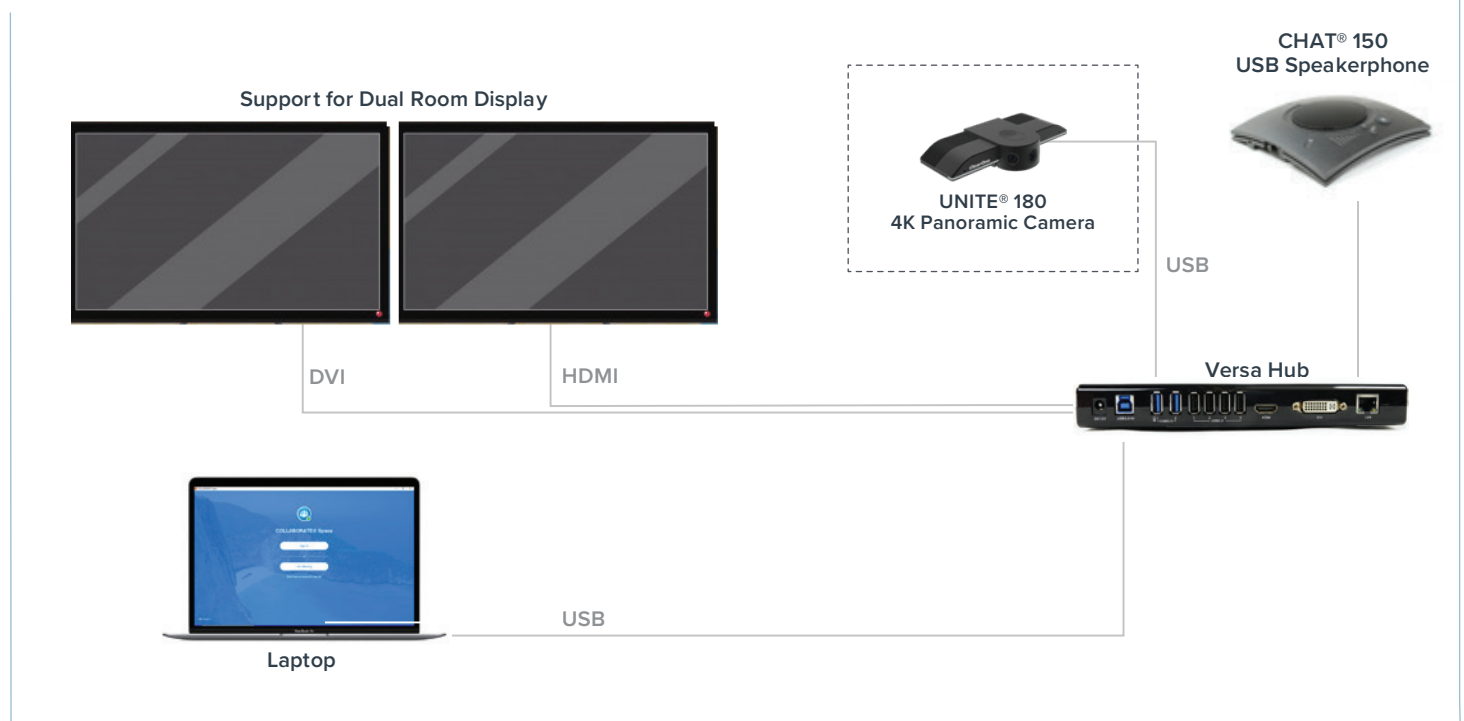

Aura Professional Home Office Application

Complete your **UNITE® 180 4K Panoramic Camera** setup by adding other ClearOne Aura products