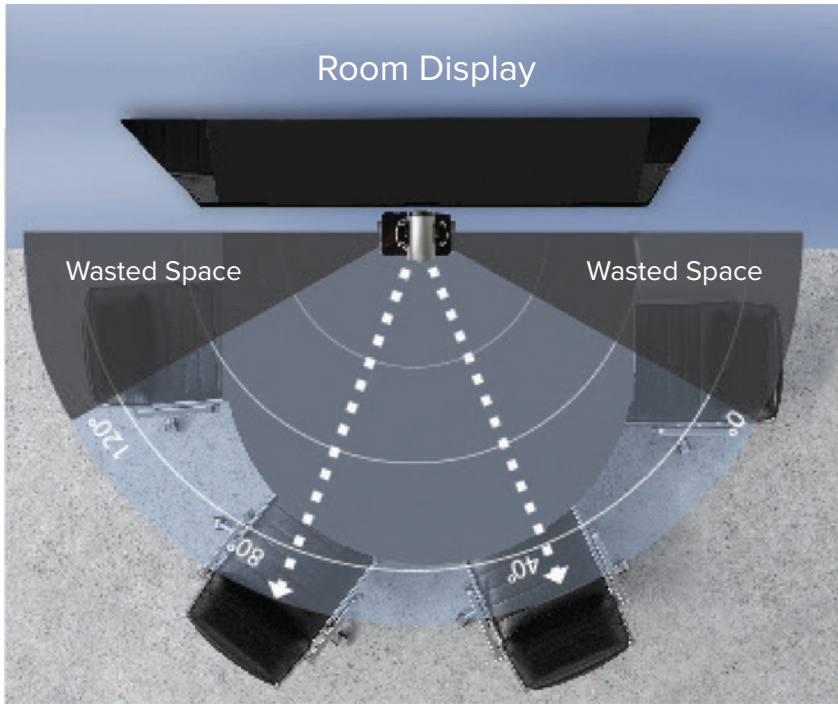

Other Display Modes

Compose Mode

- Supports People Tracking
- Supports Voice Tracking that detects and tracks speaker

Manual Mode

- Focus on an area of the meeting room

Autoframing Mode

- Digital Zoom and Pan to focus on the participants
- Auto-fit selected participants and auto detect best viewing angle
- People and Voice Tracking supported

Grid Mode

- Show each attendee in separate window
- Identify and highlight a presenter using Voice Tracking
- People and Voice Tracking supported

Panoramic Field of View

120° standard view
with ePTZ camera

180° panoramic view
with 4K UNITE 180

Specifications

- + AUR-2100-180 UNITE® 180 Camera

INCLUDES

- + Free COLLABORATE® Space lifetime subscription

VIDEO

- + Max Resolution: 4K@30fps
- + 180° FOV (H) and 60° FOV (V)
- + Sensor: OV12D, 12MP, 1/2.5, 1.405
- + Tilt Range: UP 15°, Down 15°
- + Display Mode: Dynamic (Support Compose/ Manual/ Autoframing/ Grid/ Presentation and Speaker mode)
- + Fixed Focus, 4X lossless zoom
- + Focus Distance: 1.5m
- + Aperture: 2.2
- + Minimum Illumination: 10lux
- + Stitching: Hyper-stitching (Adaptive real-time stitching)
- + Color System / Compression: H.264/YUY2/MJPG