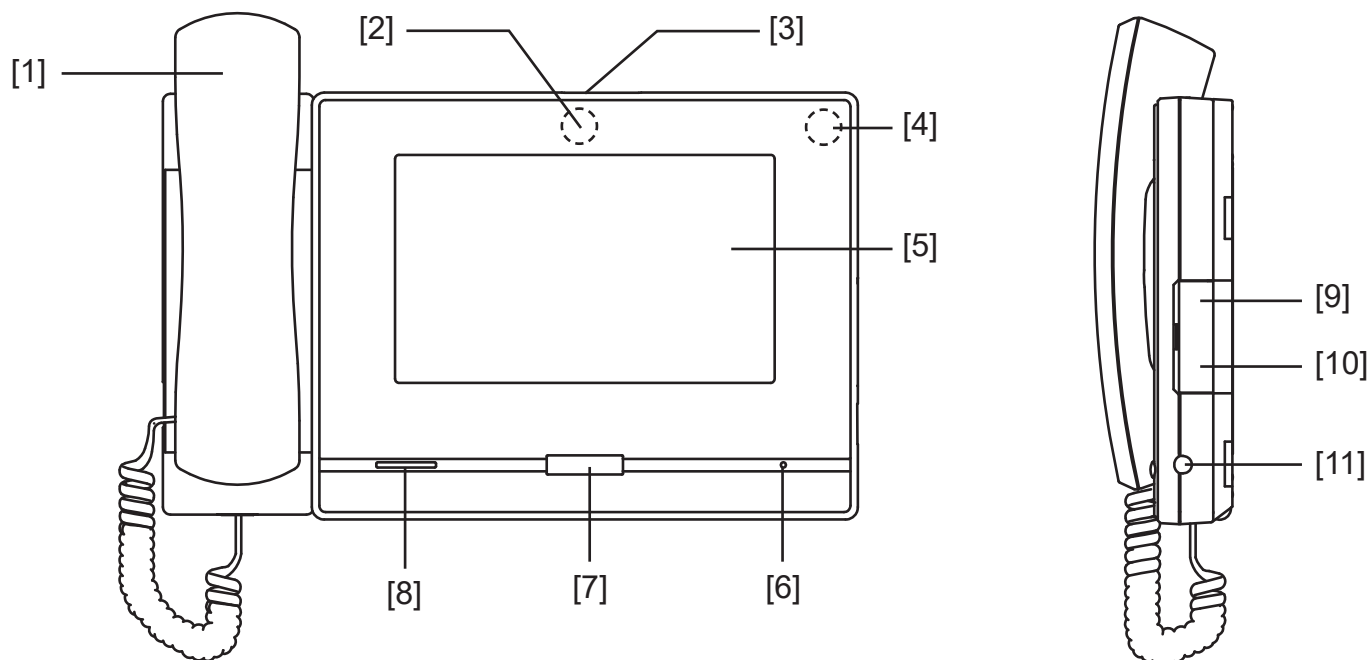

IX-MV7-HW-JP

TAA Compliant IP Master Station

FEATURE CALL-OUT:

FEATURE CALL-OUT DEFINITIONS

- [1] Handset
- [2] Camera
- [3] Privacy shutter (on top)
- [4] Status indicator light (orange/blue)
- [5] 7" LCD touchscreen
- [6] Microphone
- [7] Home button
- [8] Speaker
- [9] Reset button (under door)
- [10] Slot for microSD™ card (under door)
- [11] 3.5mm stereo mini jack

SPECIFICATIONS

Power Source:	PoE (IEEE 802.3af class 0)
Power Draw:	4.32W
Camera:	1/3" CMOS 480p
Min. Illumination:	5 lux
Audio Codec:	G.711 (μ-law, A law), G.722
Video Codec:	H.264/AVC, motion JPEG
Protocols:	IPv4, IPv6, TCP, UDP, SIP, HTTP, HTTPS, RTSP, RTP, RTCP, IGMP, MLD, SMTP, SFTP, DHCP, NTP
Port Security:	IEEE 802.1X
UL Listed:	UL 62368-1 cUL 62368-1
Operating Temp:	32° ~ 104°F (0° ~ 40°C)
Dimensions:	8-1/16" H x 11" W x 2-3/16" D