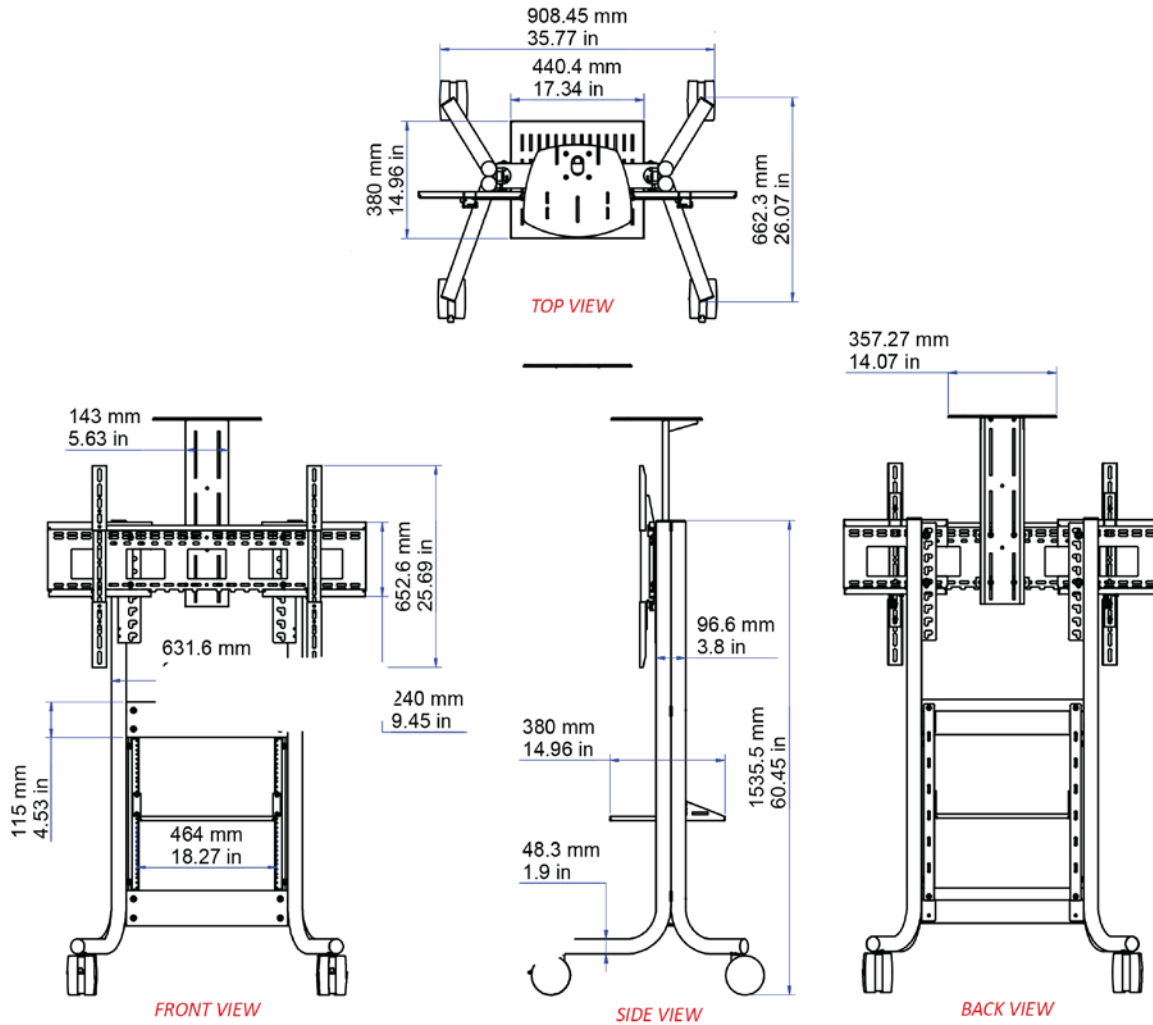

DIMENSIONS

SPECIFICATIONS

Part Number	Single Display: RPS-500S | RPS-500SBASIC Dual Display: RPS-500L Cisco Webex Board 55/Pro 55: RPS-500-CSB55 Cisco Webex Board 70/Pro 75: RPS-500-CSB70
Display Sizes	Single 40-82 inch or dual 40-75 inch
Dimensions (HxWxD)	
Cart	61 x 37 x 26 Inches (1549.4 x 939.8 x 660.4 mm)
Rack Shelf	17.3 x 15 x 3.5 Inches (439.42 x 381 x 88.9 mm)
Camera Shelf	23.7 x 8.7 x 5.9 Inches (601.98 x 220.98 x 149.86 mm)
Rack Space	10RU (no rack space for RPS-500BASIC)
Load Capacity	250 lbs.

* Contact your Avteq sales rep for displays to confirm compatibility.