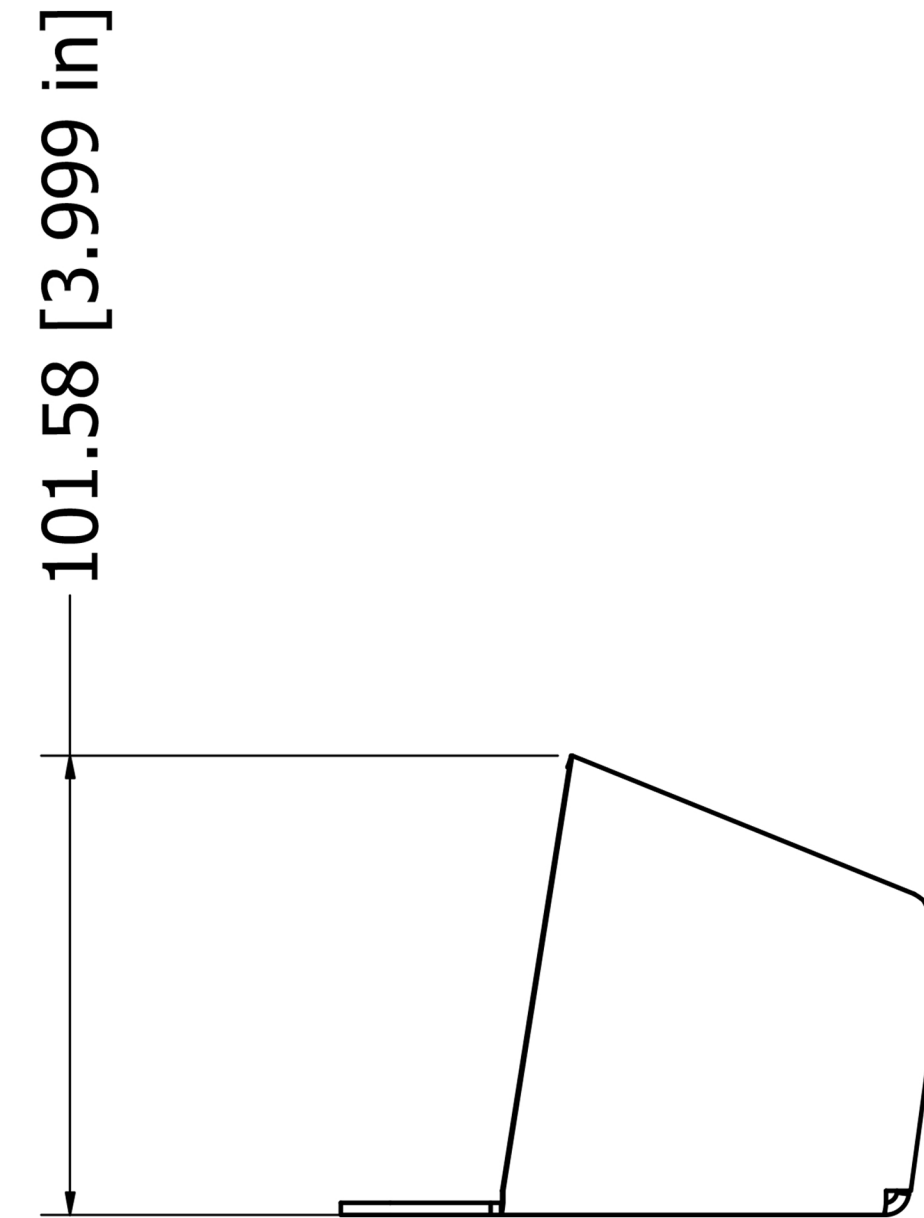

Neat Frame Wall Mount

129.87 [5.113 in]

DRAWN iyau	9/23/2024	AVTEQ®		
CHECKED				
QA		TITLE		
Material				
Finish				
		SIZE C	DWG NO neat frame wallmount customer	REV
		SCALE 1/2	INCHES	SHEET 1 OF 1