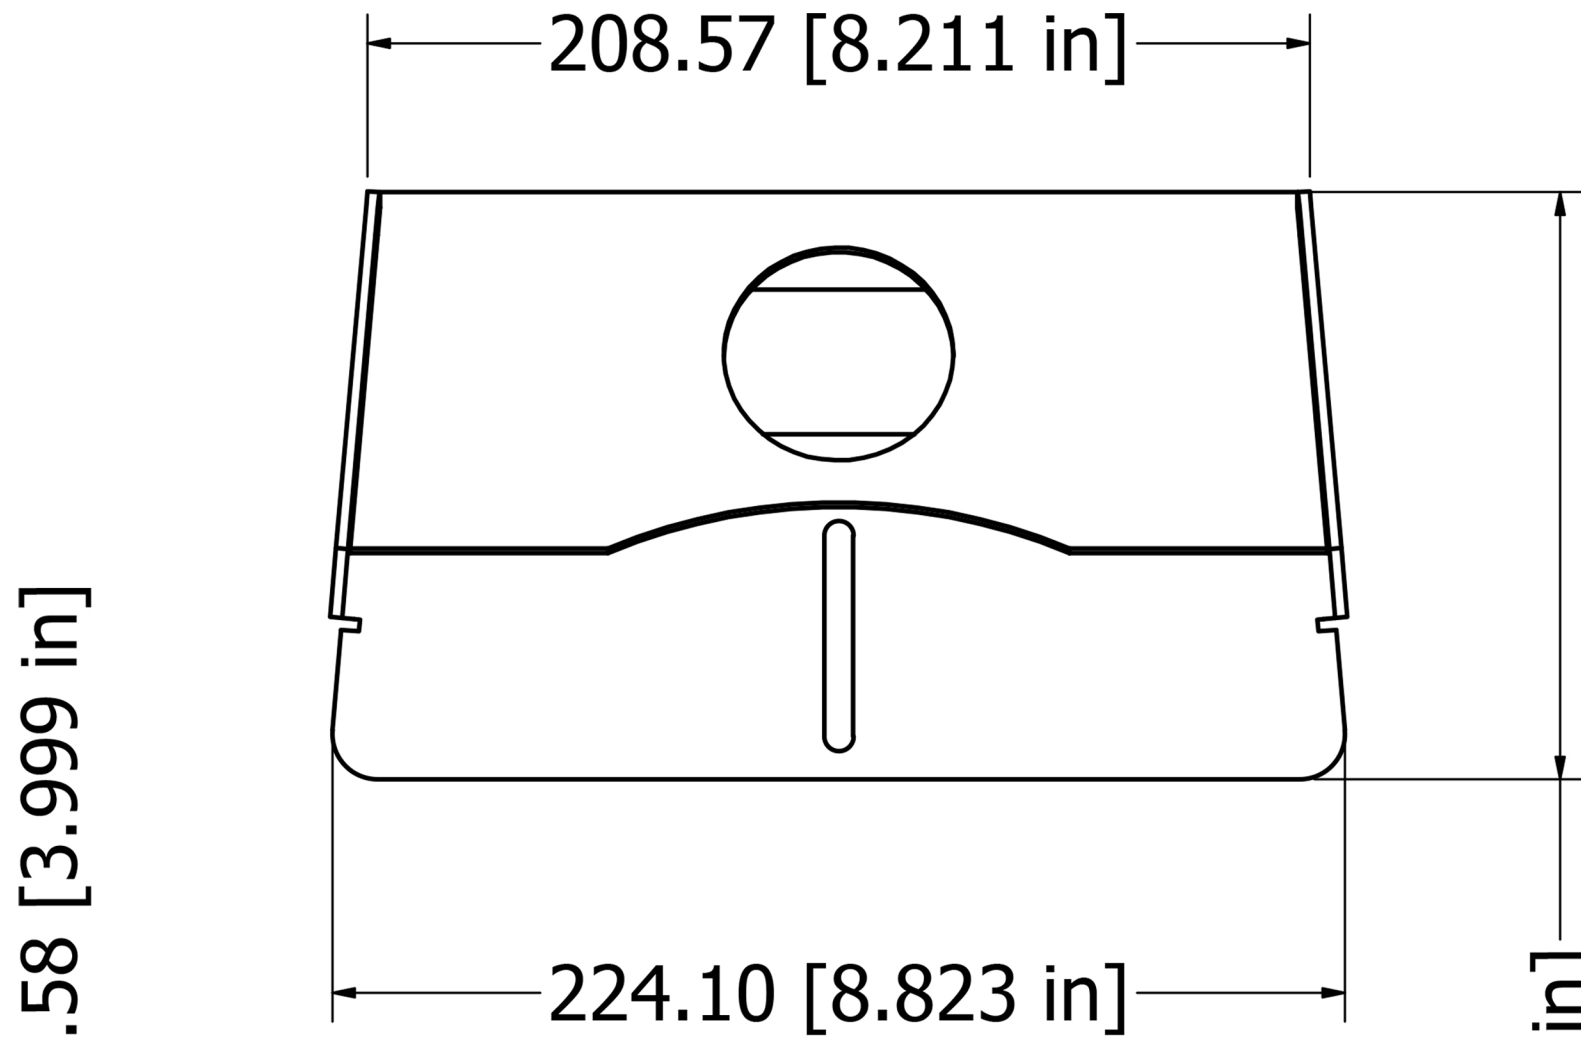

Neat Frame Wall Mount

129.87 [5.113 in]

DRAWN iyau	9/23/2024	AVTEQ®		
CHECKED				
QA		TITLE		
Material				
Finish				
		SIZE C	DWG NO neat frame wallmount customer	REV
		SCALE 1/2	INCHES	SHEET 1 OF 1