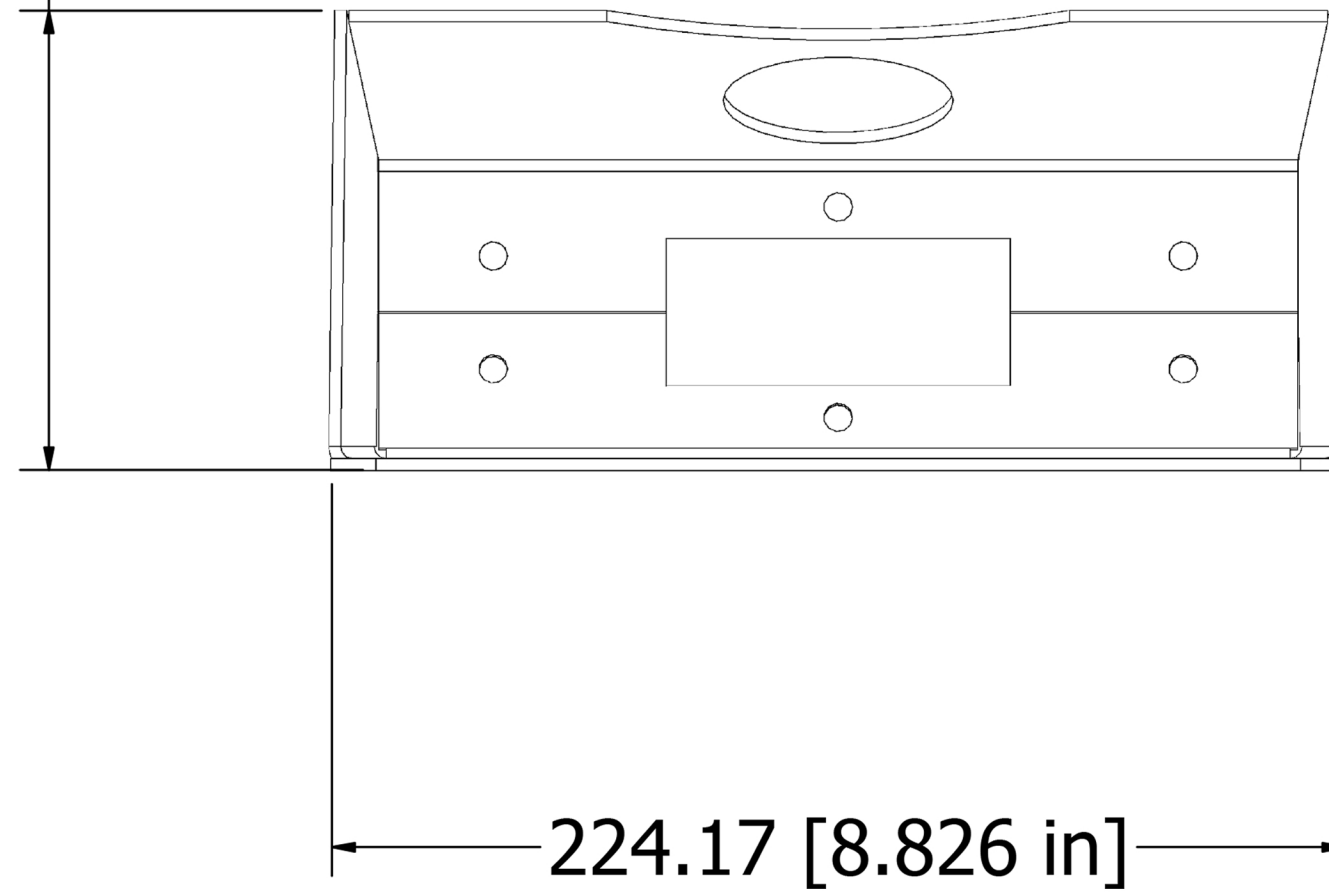

Neat Frame Wall Mount

129.87 [5.113 in]

DRAWN iyau	9/23/2024	AVTEQ®		
CHECKED				
QA		TITLE		
Material				
Finish				
		SIZE C	DWG NO neat frame wallmount customer	REV
		SCALE 1/2	INCHES	SHEET 1 OF 1