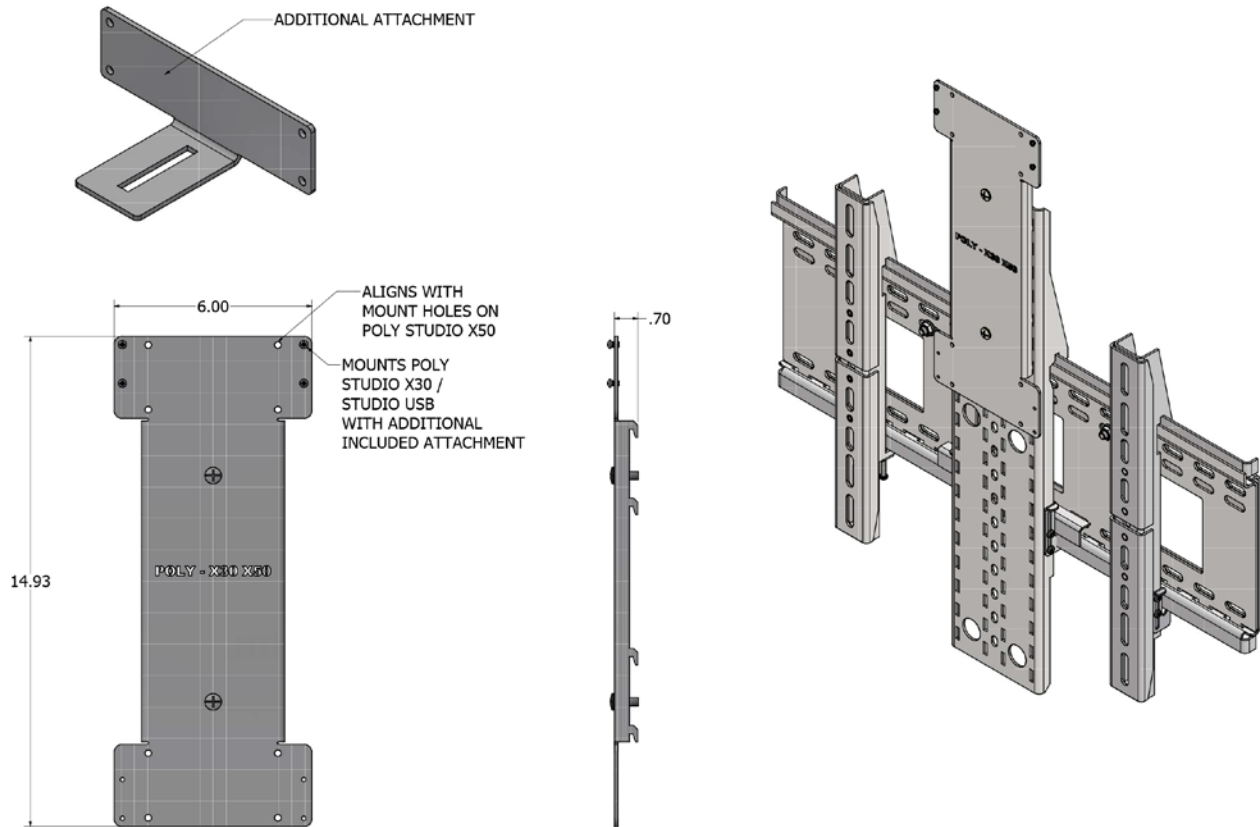

The Poly Studio X mount positions the video bar above or below the display. The mount attaches to Avteq's universal display mount and easily centers the video bar between dual displays on the wall or Avteq mobile cart, floor stand or credenza.

### FEATURES

- Supports either the Poly Studio X30, X50 or X70 video bar
- Positions the Studio X above or below a display
- Centers the Studio X between dual displays
- Includes adapter to fit display sizes: 32-55 in, 60-75 in or 80-90 in
- Compatible with Avteq's UM-1 and UM-2 display mounts
- Compatible with Avteq mobile carts, floor stands and credenzas
- BUNDLE: Includes UM-1 mount for single displays up to 90"
- Black powder coat finish
- 100% solid steel construction
- TAA compliant

## DIMENSIONS

## SPECIFICATIONS

Part Number & Display Sizes	<b>POLY-X-24   POLYX-BUNDLE-24:</b> 32-55 in <b>POLY-X-32   POLYX-BUNDLE-32:</b> 60-75 in <b>POLY-X-42   POLYX-BUNDLE-42:</b> 80-90 in <b>POLY-X-48   POLYX-BUNDLE-48:</b> 92-98 in
Dimensions (HxWxD)	
<b>POLY-X-24   POLYX-BUNDLE-24</b>	<b>Mount Bracket:</b> 15 x 6 x .7 Inches (381 x 152.4 x 17.8 mm) <b>Display Adapter:</b> 24 x 5.12 x 1.65 Inches (610 x 130 x 42 mm)
<b>POLY-X-32   POLYX-BUNDLE-32</b>	<b>Mount Bracket:</b> 15 x 6 x .7 Inches (381 x 152.4 x 17.8 mm) <b>Display Adapter:</b> 32 x 5.12 x 1.65 Inches (813 x 130 x 42 mm)
<b>POLY-X-42   POLYX-BUNDLE-42</b>	<b>Mount Bracket:</b> 15 x 6 x .7 Inches (381 x 152.4 x 17.8 mm) <b>Display Adapter:</b> 42 x 5.12 x 1.65 Inches (1067 x 130 x 42 mm)
<b>POLY-X-48   POLYX-BUNDLE-48</b>	<b>Mount Bracket:</b> 15 x 6 x .7 Inches (381 x 152.4 x 17.8 mm) <b>Display Adapter:</b> 48 x 5.12 x 1.65 Inches (1219 x 130 x 42 mm)