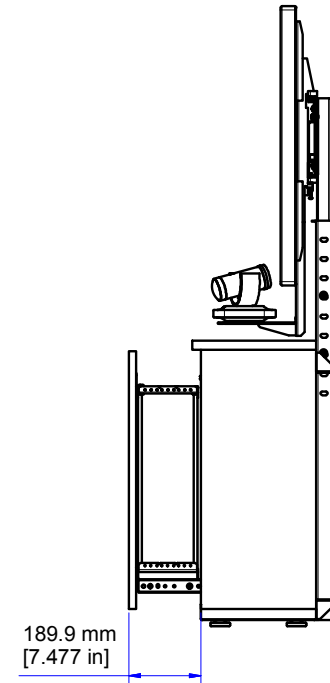

Furniture Engineered For Today's Technology

PI0552 AVTEQ - Thin 3 Bay Credenza R1

DIMENSIONAL UNITS
MILLIMETERS [INCHES]

VERSION 00

THIS IS A DIMENSIONAL DRAWING
SOME DETAILS COULD CHANGE ON FINAL PRODUCT

CONCEPT " A "

EXCLUSIVE PROPRIETARY DRAWING OF AVTEQ.INC FULL OR PARTIAL REPRODUCTION IS PROHIBITED