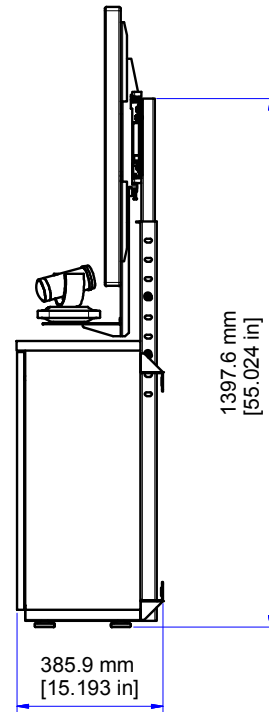

Furniture Engineered For Today's Technology

PI0552 AVTEQ - Thin 3 Bay Credenza R1

DIMENSIONAL UNITS
MILLIMETERS [INCHES]

VERSION 00

THIS IS A DIMENSIONAL DRAWING
SOME DETAILS COULD CHANGE ON FINAL PRODUCT

CONCEPT " A "

EXCLUSIVE PROPRIETARY DRAWING OF AVTEQ.INC FULL OR PARTIAL REPRODUCTION IS PROHIBITED