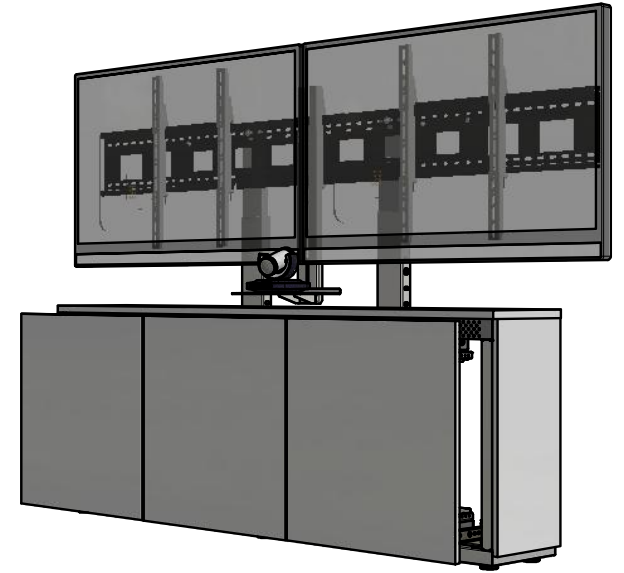

Furniture Engineered For Today's Technology

PI0552 AVTEQ - Thin 3 Bay Credenza R1

DIMENSIONAL UNITS
MILLIMETERS [INCHES]

VERSION 00

THIS IS A DIMENSIONAL DRAWING
SOME DETAILS COULD CHANGE ON FINAL PRODUCT

CONCEPT " A "

EXCLUSIVE PROPRIETARY DRAWING OF AVTEQ.INC FULL OR PARTIAL REPRODUCTION IS PROHIBITED