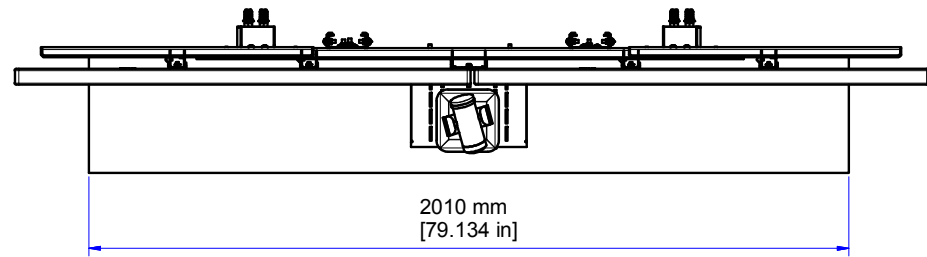

Furniture Engineered For Today's Technology

PI0552 AVTEQ - Thin 3 Bay Credenza R1

DIMENSIONAL UNITS
MILLIMETERS [INCHES]

VERSION 00

THIS IS A DIMENSIONAL DRAWING
SOME DETAILS COULD CHANGE ON FINAL PRODUCT

CONCEPT " A "

EXCLUSIVE PROPRIETARY DRAWING OF AVTEQ.INC FULL OR PARTIAL REPRODUCTION IS PROHIBITED