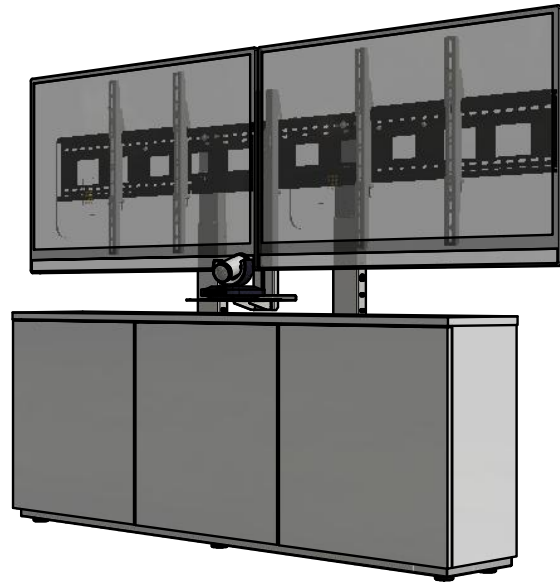

Furniture Engineered For Today's Technology

PI0552 AVTEQ - Thin 3 Bay Credenza R1

DIMENSIONAL UNITS
MILLIMETERS [INCHES]

VERSION 00

THIS IS A DIMENSIONAL DRAWING
SOME DETAILS COULD CHANGE ON FINAL PRODUCT

CONCEPT " A "

EXCLUSIVE PROPRIETARY DRAWING OF AVTEQ.INC FULL OR PARTIAL REPRODUCTION IS PROHIBITED