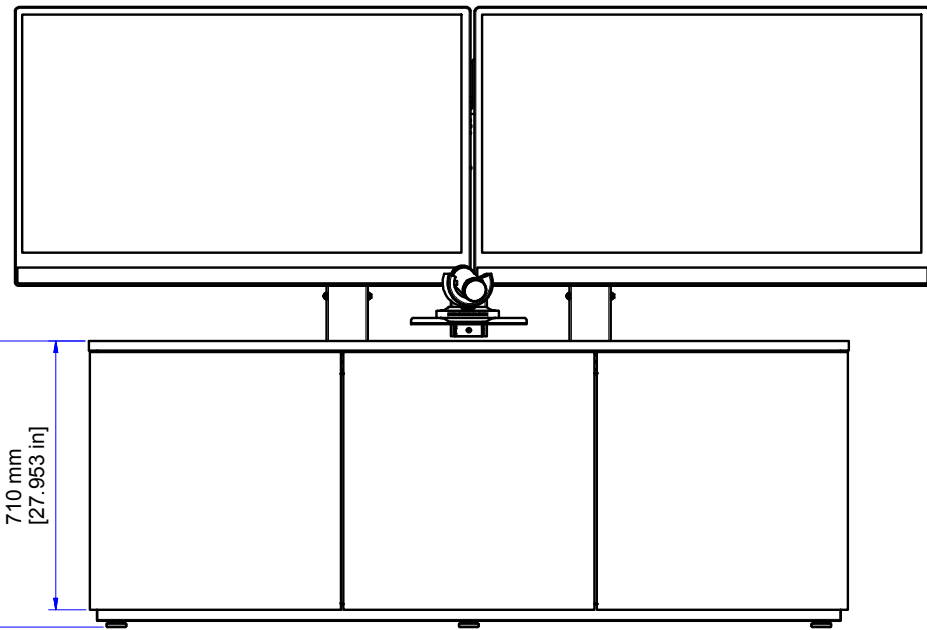

Furniture Engineered For Today's Technology

PI0552 AVTEQ - Thin 3 Bay Credenza R1

DIMENSIONAL UNITS
MILLIMETERS [INCHES]

VERSION 00

THIS IS A DIMENSIONAL DRAWING
SOME DETAILS COULD CHANGE ON FINAL PRODUCT

CONCEPT " A "

EXCLUSIVE PROPRIETARY DRAWING OF AVTEQ.INC FULL OR PARTIAL REPRODUCTION IS PROHIBITED