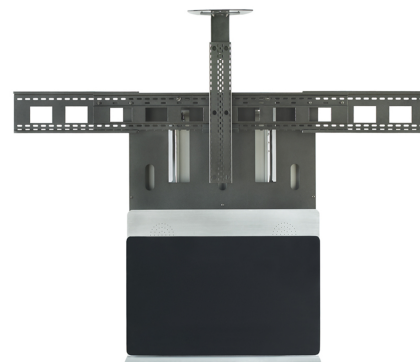

ELT-2000

The ELT-2000 AV stand is designed for large format displays. It can support a single display up to 80" or dual displays up to 70". Larger displays, including the Microsoft Surface Hub, require an extended base to support the additional weight. The ELT-2000 is perfect for any videoconferencing or telepresence environment.

FEATURES

- ELT-2000S supports single display up to 80"
- ELT-2000L supports dual displays up to 70"
- Optional base required for displays over 80"
- Supports Microsoft Surface Hub with optional heavy duty mount
- 10RU within front slide-out drawer
- M-Audio® powered speaker set
- Universal display mount
- Adjustable videoconferencing camera shelf
- Tempered, glossy-black glass door
- 6-port surge protector
- One dual gang knockout
- Cable management features
- 100% solid steel construction

DIMENSIONS

Load Capacity: 400 lbs

Stand: 58 1/2"H x 43"W x 18 1/2"D

Rack Units: 10RU

Rack: 19"D

PART NUMBERS

ELT-2000S (Single display cart)

ELT-2000L (Dual displays)

ELT-2000-EB (Extended standbase to support 90" display)

ELT-SH84 (Heavy duty mount for 84" Microsoft Surface Hub)

Need a custom solution?
Give us call.

ELT-2000L

Internal rack space
accessed with
slide-out front drawer

Additional storage
available via rear door

Call 800.285.8315 or visit AVTEQ.net