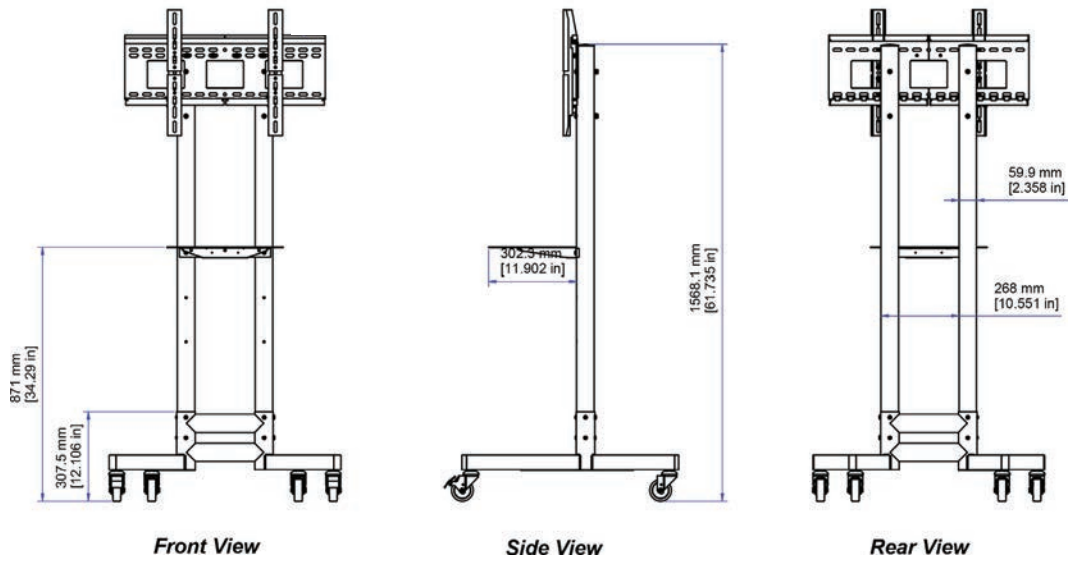

## Fixed height mobile stand

The RPS-200 mobile stand is a light-weight and reliable display stand for today's video conferencing needs. The RPS-200 supports a single display up to 75" and is an affordable option for most collaborative environments.

### FEATURES

- Supports single display up to 75"
- One adjustable height rack shelf
- Universal display mount
- 3" casters, two locking
- 100% solid steel construction
- Ships unassembled, palletized

# DIMENSIONAL DRAWINGS

## SPECIFICATIONS

DIMENSIONS	LOAD CAPACITY	SINGLE DISPLAY SIZE	PART NUMBER
61.7"H x 31.3"W x 29.3"D	200 lbs	75"	RPS-200

\* Contact your AVTEQ sales rep for displays to confirm compatibility.

Call 800.285.8315 or visit AVTEQ.net