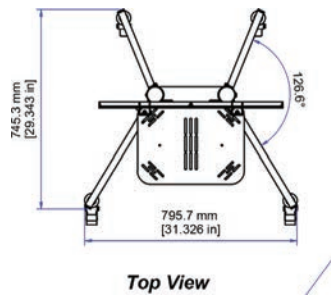

## Fixed height mobile stand

The RPS-200 mobile stand is a light-weight and reliable display stand for today's video conferencing needs. The RPS-200 supports a single display up to 75" and is an affordable option for most collaborative environments.

### FEATURES

- Supports single display up to 75"
- One adjustable height rack shelf
- Universal display mount
- 3" casters, two locking
- 100% solid steel construction
- Ships unassembled, palletized

# DIMENSIONAL DRAWINGS

## SPECIFICATIONS

DIMENSIONS	LOAD CAPACITY	SINGLE DISPLAY SIZE	PART NUMBER
61.7"H x 31.3"W x 29.3"D	200 lbs	75"	RPS-200

\* Contact your AVTEQ sales rep for displays to confirm compatibility.

Call 800.285.8315 or visit AVTEQ.net