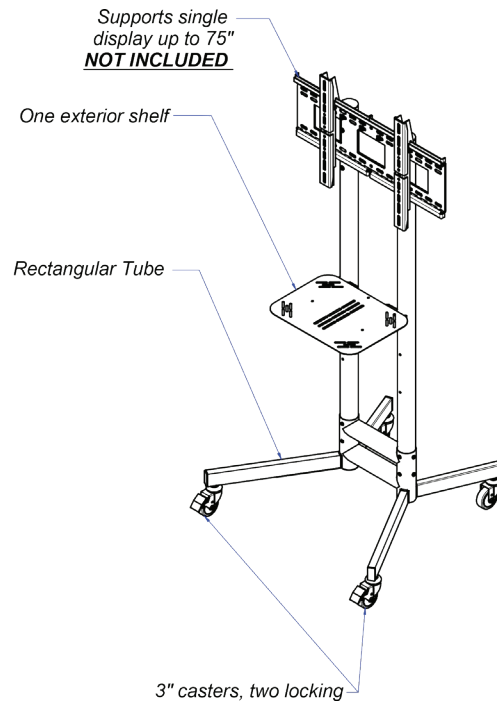

## Fixed height mobile stand

The RPS-200 mobile stand is a light-weight and reliable display stand for today's video conferencing needs. The RPS-200 supports a single display up to 75" and is an affordable option for most collaborative environments.

### FEATURES

- Supports single display up to 75"
- One adjustable height rack shelf
- Universal display mount
- 3" casters, two locking
- 100% solid steel construction
- Ships unassembled, palletized

# DIMENSIONAL DRAWINGS