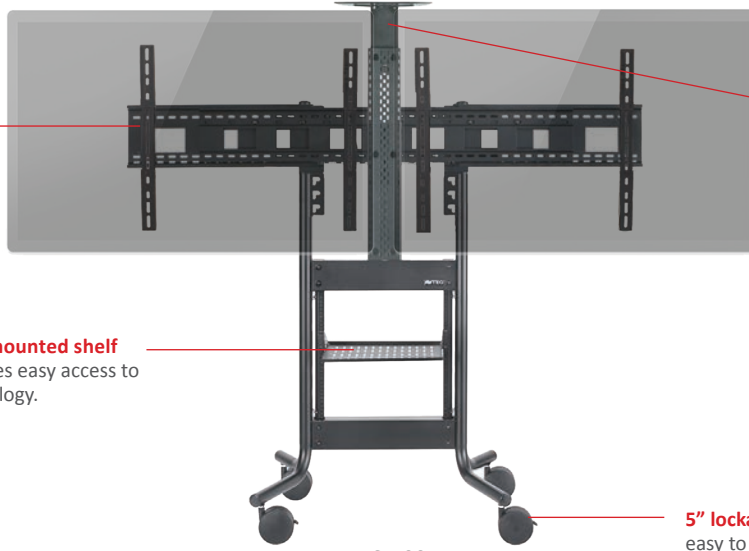

RPS-500

Fixed height mobile stand

The RPS-500 mobile display stand provides the stability and flexibility required for today's videoconferencing needs. The RPS-500 supports a single display up to 75" or dual displays up to 70". The adjustable rack shelf provides 10RU of space and the adjustable-height camera shelf allows maximum control to position the camera above or below the display.

RPS-500S | RPS-500L

- 10RU
- One adjustable height rack shelf
- Universal display mount supports 75" single display or dual 70"* displays
- Adjustable videoconferencing camera shelf

RPS-500-CSB55 | RPS-500-CSB70

- Custom mount for Cisco® Webex Board 55 or 70

The RPS-500 ships unassembled, palletized

* Contact your AVTEQ sales rep for displays to confirm compatibility.

RPS-500S

RPS-500-CSB55

Display mount supports single or dual displays. A custom mount is available for the Cisco® Webex Board 55 or 70

Rack mounted shelf provides easy access to technology.

Adjustable camera shelf supports a wide range of videoconferencing cameras above or below the display.

5" lockable casters make it easy to move the cart. Optional 6" casters provide enhanced stability of larger displays.