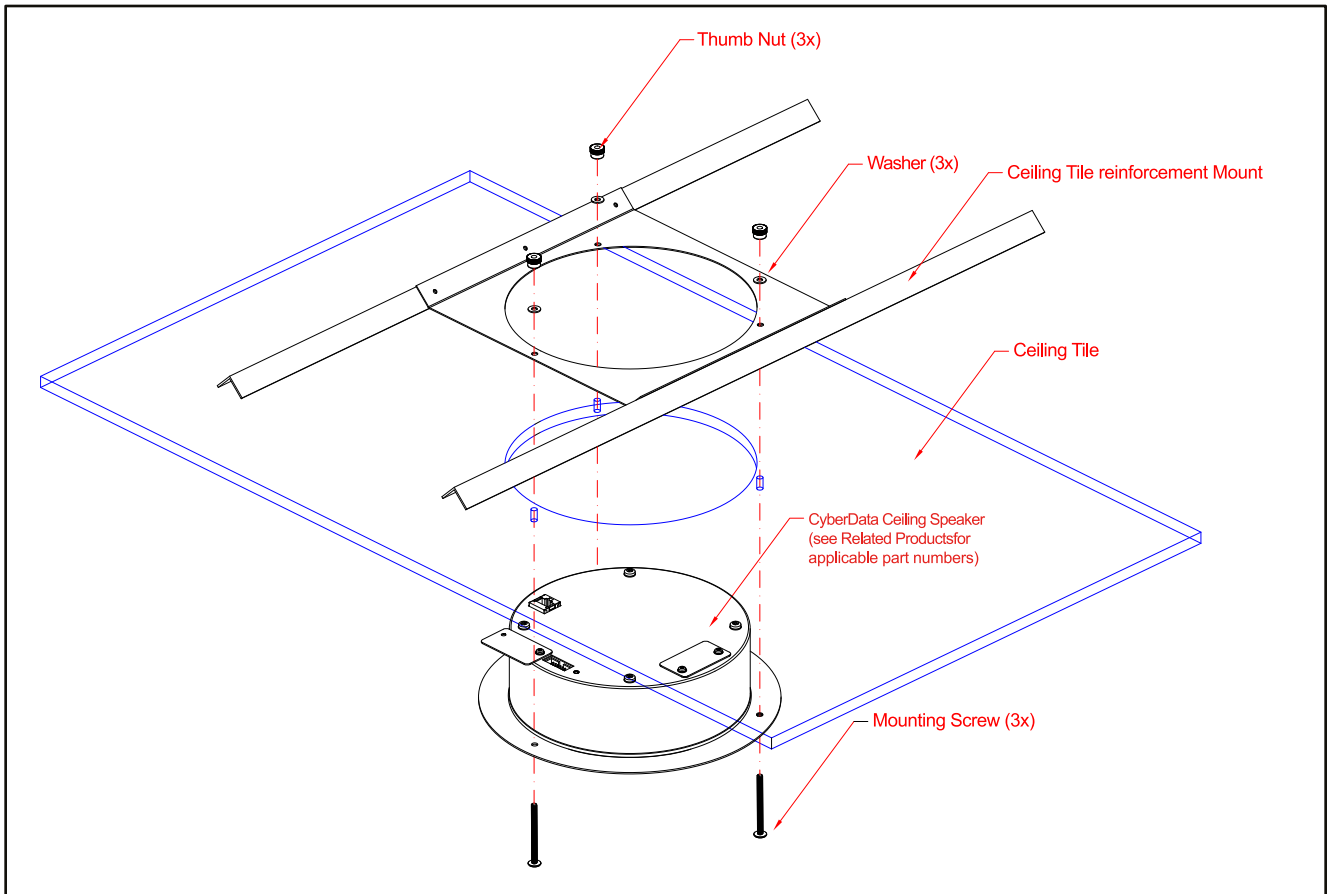

## Features:

- Easy ceiling tile installation
- Electrogalvanized steel construction

## Specifications

Dimensions*	23.5 in. [596.9 mm] Length 0.6 in. [15.24 mm] Width 10.74 in. [272.8 mm] Height
Weight	1.7 lbs [0.76 kg]
Boxed Weight	1.8 lbs. [0.82 kg]
Compliance	RoHS Compliant
Warranty	5 Years Limited
Part Number/Color	010991

\*Dimensions are measured from the perspective of the product being upright with the front of the product facing you.

## Dimensions