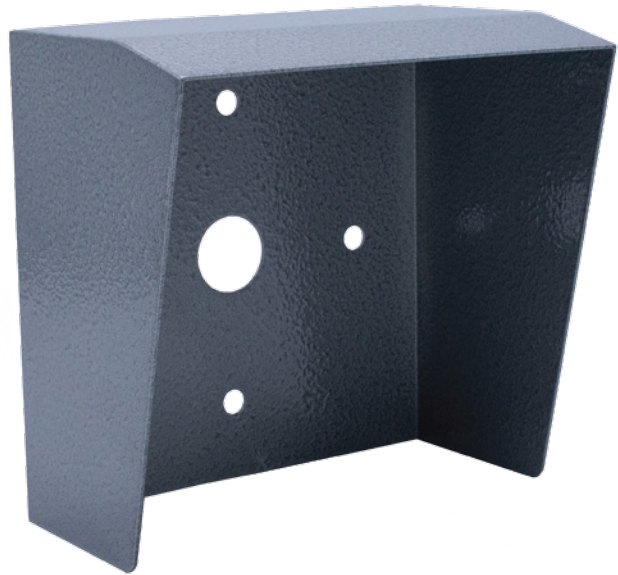

Outdoor Shroud, 1X

The Outdoor Shroud, 1X for outdoor backboxes gives the added protection from environmental elements.

Features

- Corrosion resistant aluminum 5052
- Powder coated paint
- Fits all 1X outdoor backboxes

Specifications

Dimensions*	5.276 in. [134 mm] Length 3.434 in. [87.23 mm] Width 5.202 in. [132.13 mm] Height
-------------	---

Weight	0.37 lbs. [0.17 kg]
Boxed Weight	1.21 lbs. [0.55 kg]

Compliance	RoHS
------------	------