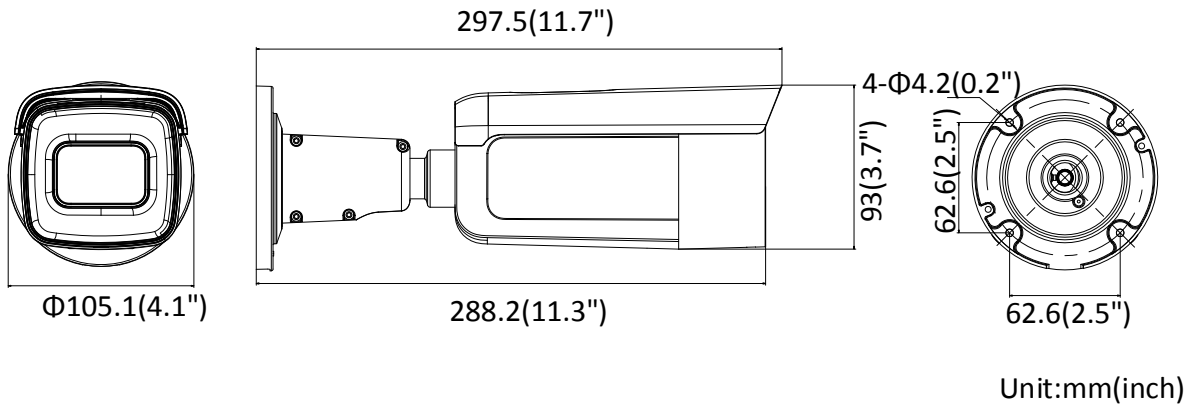

Weight	Camera: Approx. 1335 g (2.9 lb.) With Package: 2004g (4.4lb.)

Available Model:

DS-2CD2645G1-IZ (2.8 to 12 mm), DS-2CD2645G1-IZS (2.8 to 12 mm)

Dimensions

Accessories