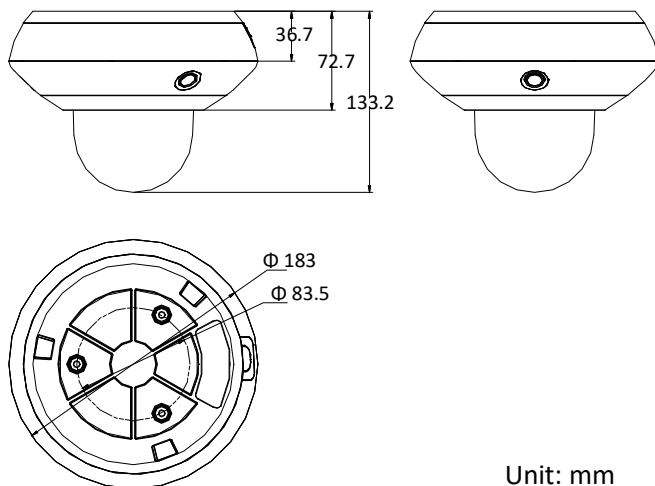

Specifications (continued)

Network	
Smart Record	ANR (Automatic Network Replenishment)
Network Storage	Built-in memory card slot, supports microSD/SDHC/SDXC, up to 256 GB
Protocols	IPv4/IPv6, HTTP, HTTPS, 802.1x, QoS, SMTP, UPnP, SNMP, DNS, DDNS, NTP, RTSP, RTCP, RTP, TCP/IP, DHCP, PPPoE, Bonjour
API	Open-ended, supports ONVIF, ISAPI, and CGI; supports HIKVISION SDK and third-party management platform
Simultaneous Live Views	Up to 4 × 4 channels
User/Host	Up to 32 users 3 levels: Administrator, Operator, and User
Security Measures	User authentication (ID and PW), host authentication (MAC address); HTTPS encryption; IEEE 802.1x port-based network access control; IP address filtering
Client	iVMS-4200, iVMS-4500, iVMS-5200, Hik-Connect
Web Browser	IE 8 to 11, Chrome 31.0 to 44, Firefox 30.0 to 51
Interface	
Network Interface	1 RJ-45 10 M/100 M Ethernet
Audio Interface	1-ch audio input and 1-ch audio output
General	
Compatible NVRs	Fully compatible with Hikvision E-Series, I-Series, and F-Series NVRs
Power	12 VDC (maximum 24 W), PoE+ (maximum 25 W), IR maximum 6 W
Working Temperature	14° to 122° F (-10° to 50° C)
Working Humidity	≤90%
Protection Level	TVS 2000V lightning protection, surge protection, and voltage transient protection
Materials	PC + ABS and aluminum alloy
Dimensions	Φ7.20" × 5.24" (Φ183 mm × 133.2 mm)
Weight	Approximately 1.98 lb (0.9 kg)

Dimensions

Accessories