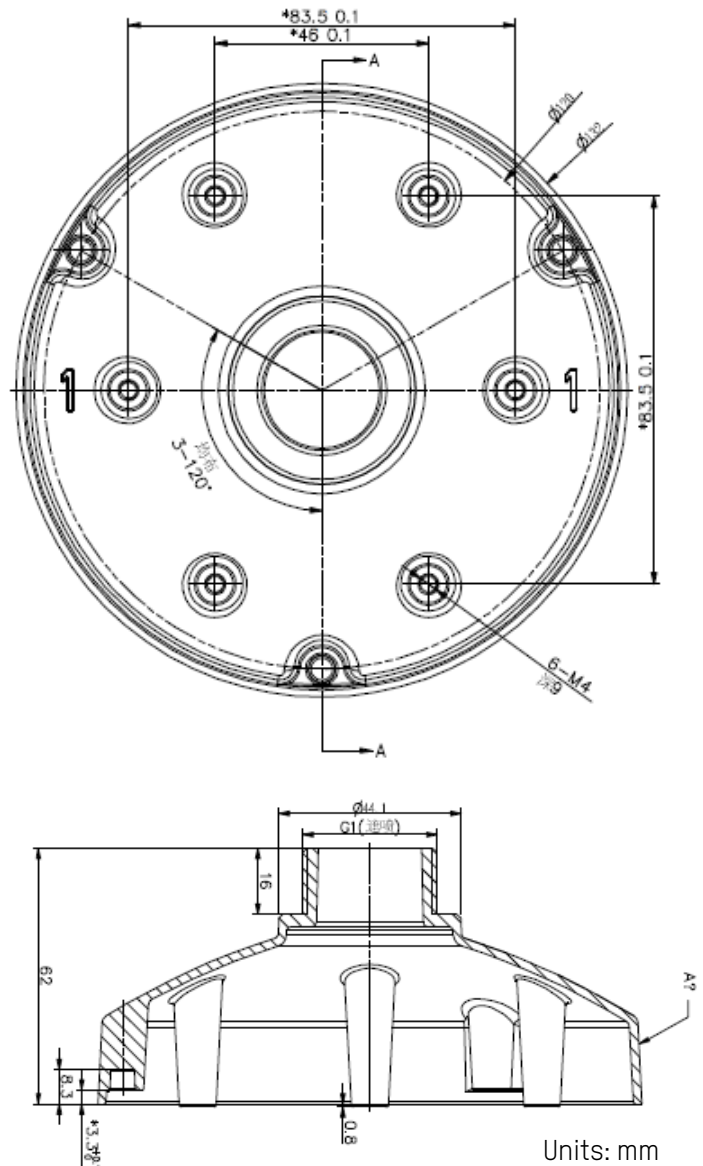

## Pendant Cap for Dome Camera

- Aluminum Alloy Material with Surface Spray Treatment
- Black-Finish Model Available (PC130B)

Install the supporting bracket on a flat surface. The wall must be capable of supporting at least three times the total weight of the camera and bracket. The maximum load capacity is 11 lbs (5 kg).

### Specifications

	PC130	PC130B
Appearance	Hikvision white	Hikvision black
Material	Aluminum alloy	
Dimension	132 mm × 62 mm (5.19" × 2.44")	
Weight	6.7 ozs (190 g)	

### Dimensions

Units: mm