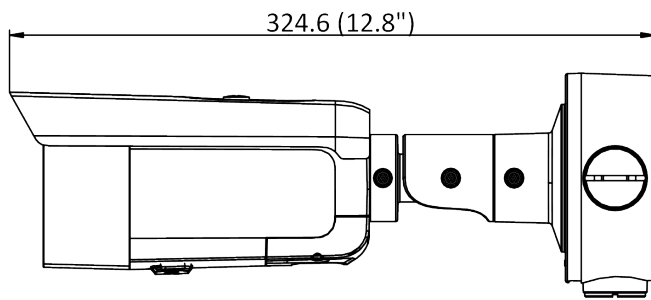

Dimensions