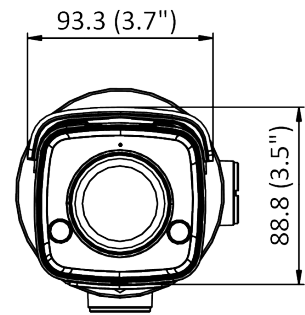

Dimensions