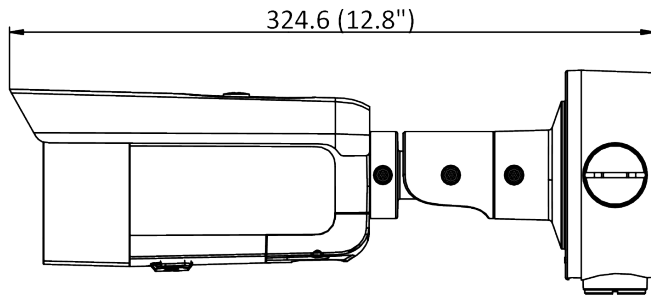

Dimension

Unit: mm (inch)

Included Accessory

**CB130
Junction Box**

Optional Accessories

**CM
Corner Mount**