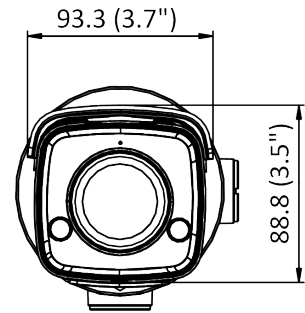

Dimensions