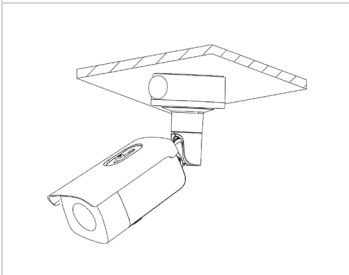

Web Client Language	33 languages: English, Russian, Estonian, Bulgarian, Hungarian, Greek, German, Italian, Czech, Slovak, French, Polish, Dutch, Portuguese, Spanish, Romanian, Danish, Swedish, Norwegian, Finnish, Croatian, Slovenian, Serbian, Turkish, Korean, Traditional Chinese, Thai, Vietnamese, Japanese, Latvian, Lithuanian, Portuguese (Brazil), Ukrainian
General Function	Anti-flicker, heartbeat, mirror, privacy masks, flash log, password reset via e-mail, pixel counter
Software Reset	Yes
Storage Conditions	-30° to 60° C (-22° to 140° F), humidity 95% or less (non-condensing)
Startup and Operating Conditions	-30° to 60° C (-22° to 140° F), humidity 95% or less (non-condensing)
Power Supply	12 VDC ±25%, reverse polarity protection PoE: 802.3at, Class 4
Power Consumption and Current	12 VDC, 0.95 A, max. 12 W PoE (802.3at, 42.5 V to 57 V), 0.31 A to 0.23 A, max. 13 W
Power Interface	Ø5.5 mm coaxial power plug
Camera Material	Metal case: ADC12 IR cover: PC 923A
Camera Dimension	324.6 mm × 93.3 mm × 88.8 mm (12.8" × 3.7" × 3.5")
Package Dimension	386 mm × 156 mm × 155 mm (15.2" × 7.5" × 7.1")
Camera Weight	1110 g (2.4 lb)
With Package Weight	1610 g (3.5 lb)
Approval	
EMC	FCC SDoC (47 CFR Part 15, Subpart B); CE-EMC (EN 55032: 2015, EN 61000-3-2: 2019, EN 61000-3-3: 2013, EN 50130-4: 2011 +A1: 2014); RCM (AS/NZS CISPR 32: 2015); IC VoC (ICES-003: Issue 6, 2019); KC (KN 32: 2015, KN 35: 2015)
Safety	UL (UL 60950-1); CB (IEC 60950-1:2005 + Am 1:2009 + Am 2:2013, IEC 62368-1:2014); CE-LVD (EN 60950-1:2006+A2:2013, IEC 62368-1:2014+A11:2017); BIS (IS 13252(Part 1):2010+A1:2013+A2:2015); LOA (SANS IEC60950-1)
Environment	CE-RoHS (2011/65/EU); WEEE (2012/19/EU); Reach (Regulation (EC) No 1907/2006)
Protection	Ingress protection: IP66 (IEC 60529-2013)

Available Model

PCI-LB15F6SL

Dimensions

Unit: mm (inch)

Included Accessories

**CB130
Junction Box**

Optional Accessories

**CM
Corner Mount**