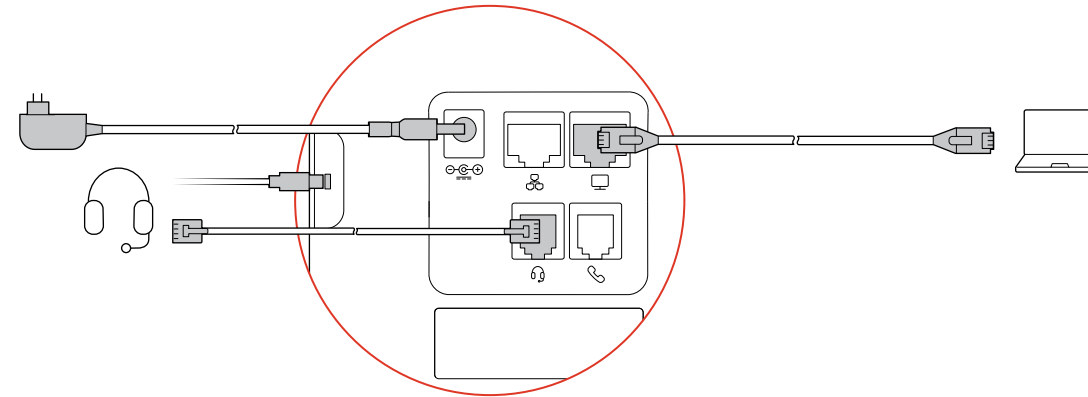

OPTIONAL CABLING