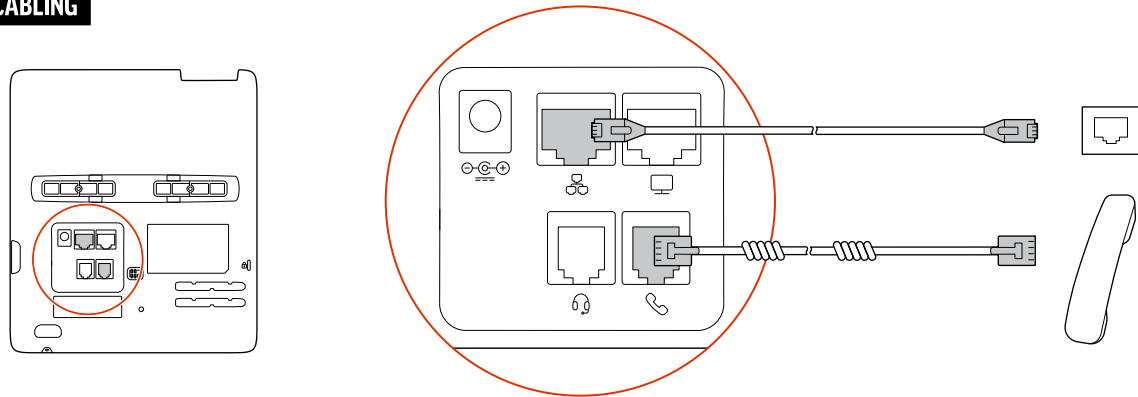

QUICK START

POLY EDGE E300 SERIES
E300, E320, E350 WALL MOUNT

poly.com/setup/edge-e

MANAGEMENT SOFTWARE

POLY LENS
poly.com/lens

TOOLS FOR WALL MOUNT

CONTENTS

ORDERED SEPARATELY

REQUIRED CABLING

OPTIONAL CABLING

CABLE ROUTING

poly.com/setup/edge-e

Recyclable where facilities exist

© 2022 Poly. All trademarks are the property of their respective owners.

1725-47484-001A 12.22