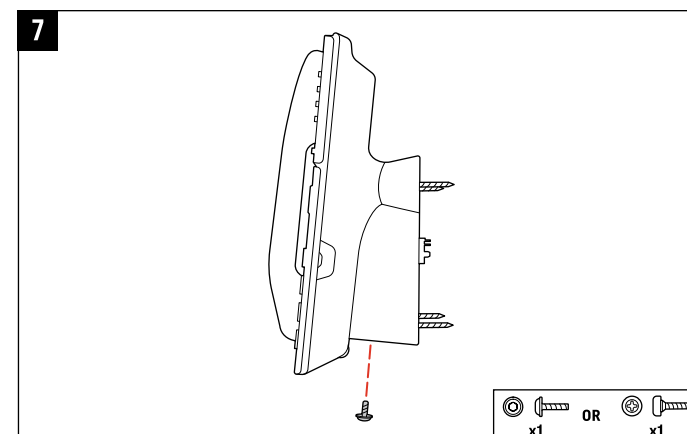

CABLE ROUTING

poly.com/setup/edge-e

Recyclable where facilities exist

© 2022 Poly. All trademarks are the property of their respective owners.

1725-47484-001A 12.22