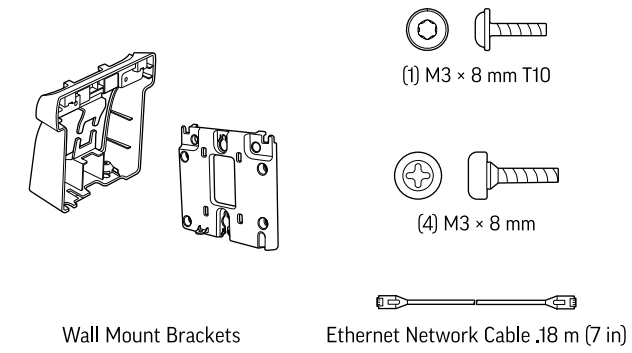

QUICK START

POLY EDGE E300 SERIES
E300, E320, E350 WALL MOUNT

poly.com/setup/edge-e

MANAGEMENT SOFTWARE

POLY LENS
poly.com/lens

TOOLS FOR WALL MOUNT

CONTENTS

ORDERED SEPARATELY