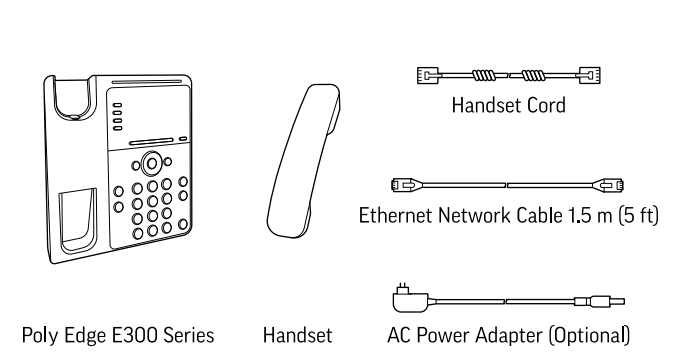

QUICK START

POLY EDGE E300 SERIES
E300, E320, E350 WALL MOUNT

poly.com/setup/edge-e

MANAGEMENT SOFTWARE

POLY LENS
poly.com/lens

TOOLS FOR WALL MOUNT

CONTENTS

ORDERED SEPARATELY