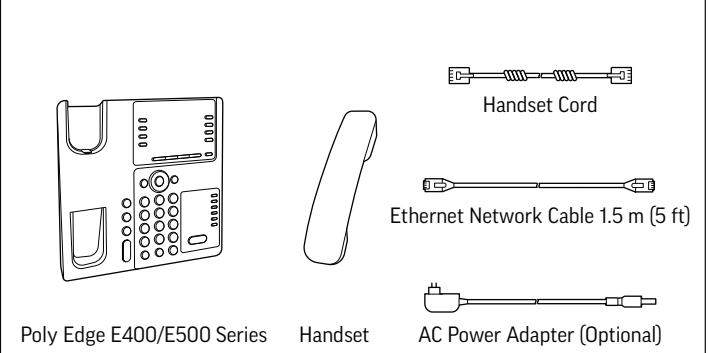

QUICK START

POLY EDGE E400/E500 SERIES
E400, E450, E500, E550 WALL MOUNT

poly.com/setup/edge-e

MANAGEMENT SOFTWARE

POLY LENS
poly.com/lens

TOOLS FOR WALL MOUNT

CONTENTS

(1) M3 x 8 mm T10

(4) M3 x 8 mm

ORDERED SEPARATELY

REQUIRED CABLING

OPTIONAL CABLING

CABLE ROUTING

poly.com/setup/edge-e

Recyclable where facilities exist

© 2022 Poly. All trademarks are the property of their respective owners.