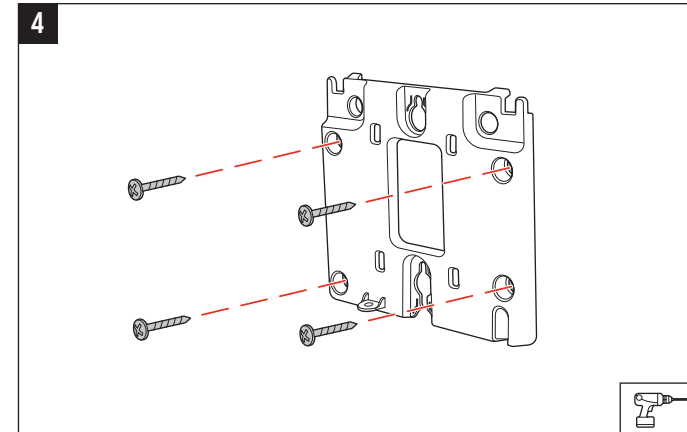

(4) M3 x 8 mm

ORDERED SEPARATELY

REQUIRED CABLING

OPTIONAL CABLING

CABLE ROUTING

poly.com/setup/edge-e

Recyclable where facilities exist

© 2022 Poly. All trademarks are the property of their respective owners.