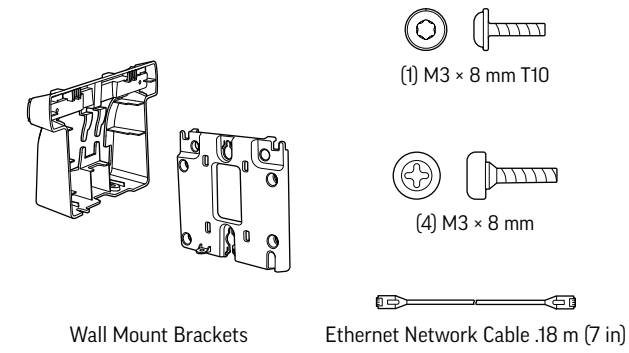

QUICK START

POLY EDGE E400/E500 SERIES
E400, E450, E500, E550 WALL MOUNT

poly.com/setup/edge-e

MANAGEMENT SOFTWARE

POLY LENS
poly.com/lens

TOOLS FOR WALL MOUNT

CONTENTS

(1) M3 x 8 mm T10

(4) M3 x 8 mm

ORDERED SEPARATELY

REQUIRED CABLING

OPTIONAL CABLING

CABLE ROUTING

poly.com/setup/edge-e

Recyclable where facilities exist

© 2022 Poly. All trademarks are the property of their respective owners.