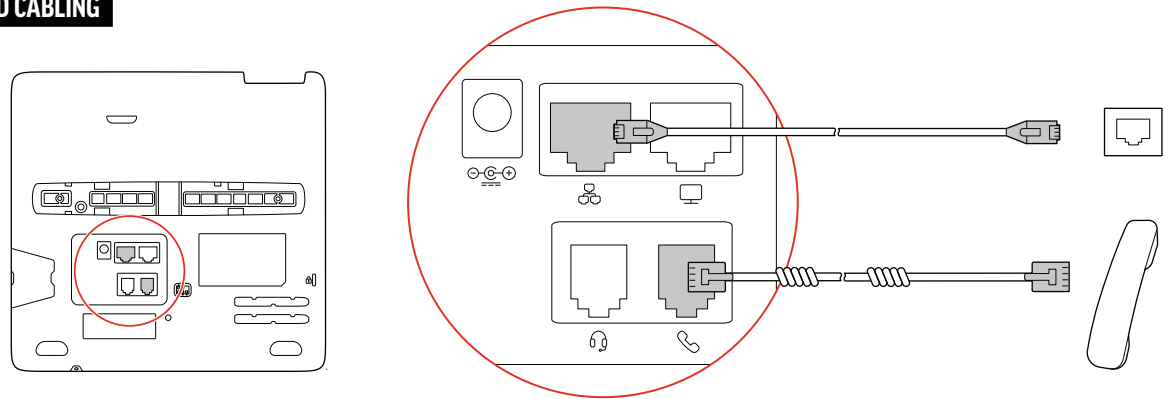

QUICK START

POLY EDGE E400/E500 SERIES
E400, E450, E500, E550 WALL MOUNT

poly.com/setup/edge-e

MANAGEMENT SOFTWARE

POLY LENS
poly.com/lens

TOOLS FOR WALL MOUNT

CONTENTS

(1) M3 x 8 mm T10

(4) M3 x 8 mm

ORDERED SEPARATELY

REQUIRED CABLING

OPTIONAL CABLING

CABLE ROUTING

poly.com/setup/edge-e

Recyclable where facilities exist

© 2022 Poly. All trademarks are the property of their respective owners.