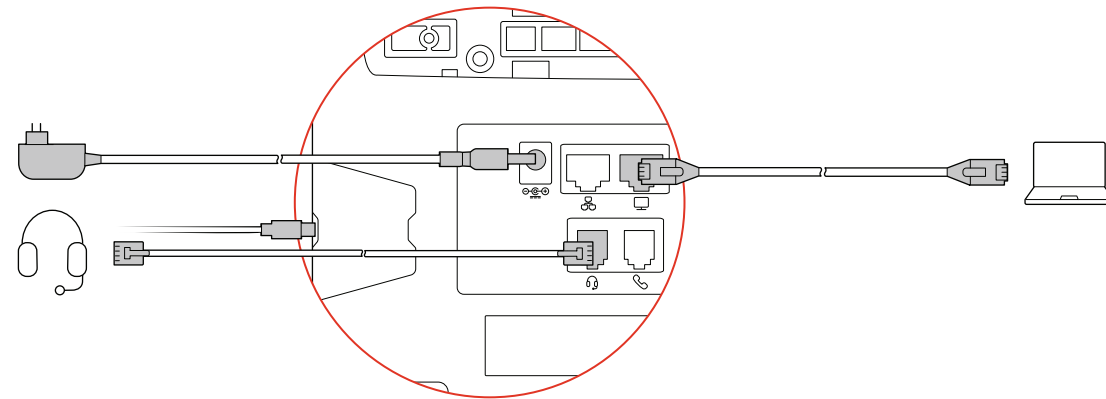

QUICK START

POLY EDGE E400/E500 SERIES
E400, E450, E500, E550 WALL MOUNT

poly.com/setup/edge-e

MANAGEMENT SOFTWARE

POLY LENS
poly.com/lens

TOOLS FOR WALL MOUNT

CONTENTS

(1) M3 x 8 mm T10

(4) M3 x 8 mm

ORDERED SEPARATELY

REQUIRED CABLING

OPTIONAL CABLING

CABLE ROUTING

poly.com/setup/edge-e

Recyclable where facilities exist

© 2022 Poly. All trademarks are the property of their respective owners.