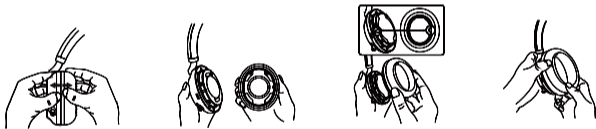

On-ear to Over-ear

On-Ear zu Over-Ear/Sur l'oreille à autour de l'oreille/En la oreja a sobre la oreja