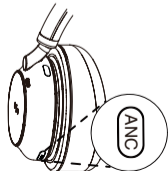

Over-ear to On-ear

Over-Ear zu On-Ear/Autour de l'oreille à sur l'oreille/Sobre la oreja a en la oreja

Press

1X

Noise Canceling/Ambient Sound/Off

- Geräuschunterdrückung/Umgebungsgeräusch/Aus
- Réduction de bruit/Son ambiant/Éteint
- Cancelación de ruido/Sonido ambiental/Apagado