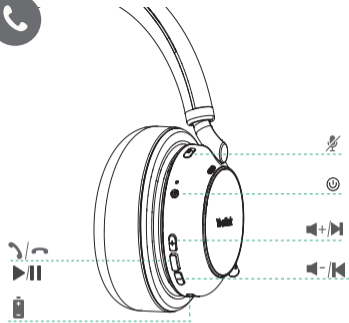

# Yealink QUICK START

Bluetooth Headset  
-BH76 Plus

430104002963

<https://support.yealink.com>

V1.4

1

2s

2