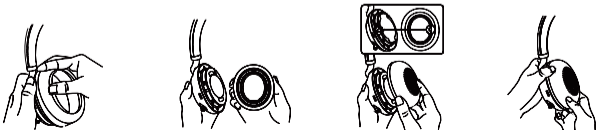

Over-ear to On-ear

Over-Ear zu On-Ear/Autour de l'oreille à sur l'oreille/Sobre la oreja a en la oreja

Press

1X

Noise Canceling/Ambient Sound/Off

- Geräuschunterdrückung/Umgebungsgeräusch/Aus
- Réduction de bruit/Son ambiant/Éteint
- Cancelación de ruido/Sonido ambiental/Apagado