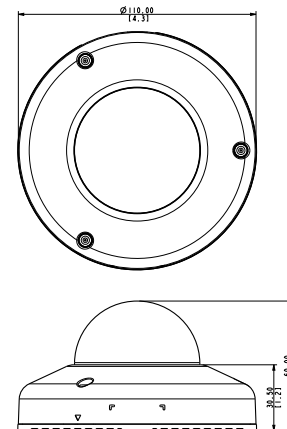

E923

10MP Outdoor Mini Fisheye Dome with Basic WDR, Fixed Lens

- 10 Megapixel
- Fixed Lens with f1.37 mm / F2.0
- Basic WDR (70 dB)
- 7 fps at 2048 x 1536
- 180/360° Fisheye View
- Weatherproof (IP68), Vandal Proof (IK10) and Vibration proof (EN50155)

PHOTO INDICATION

- 1 Power LED
- 2 Memory Card Slot
- 3 Audio Input
- 4 Ethernet Port
- 5 Reset Button

DIMENSION DIAGRAM

Unit: mm [inch]

ACCESSORY OPTIONS

Dome Cover		
PDCX-1110		2-inch, smoke, non-vandal proof
Gang Box Converter		
PMAX-0805		White, Aluminum, Supporting 4" round and 4" octagon box types

PRODUCT SPECIFICATION**E923****• Device**

Device Type	Outdoor Mini Fisheye Dome
Image Sensor	Progressive Scan CMOS
Sensor Size	1/3.2"
Effective Pixels	3856 (H) x 2764 (V) (10.66 MP)
Horizontal Resolution	1450 TVL
Day / Night	No
Low Light Sensitivity	Standard
Minimum Illumination	Color: 0.1 lux at F2.0 (30 IRE, 2400°K)
Mechanical IR Cut Filter	No
IR Sensitivity Range	No
IR LED	No
Electronic Shutter	1/5 ~ 1/2,000 sec (manual mode); 1/5 ~ 1/10,000 sec (auto mode)
S/N Ratio	52 dB

• Lens

Focal Length / Aperture	Fixed (Fisheye lens), f1.37 mm / F2.0
Iris	Fixed iris
Focus	Fixed focus
Lens Mount	Board mount
Horizontal Viewing Angle	180° (overview area), 109.8° (high detail area)
Viewing Angle Adjustment	Rotation: ±90°